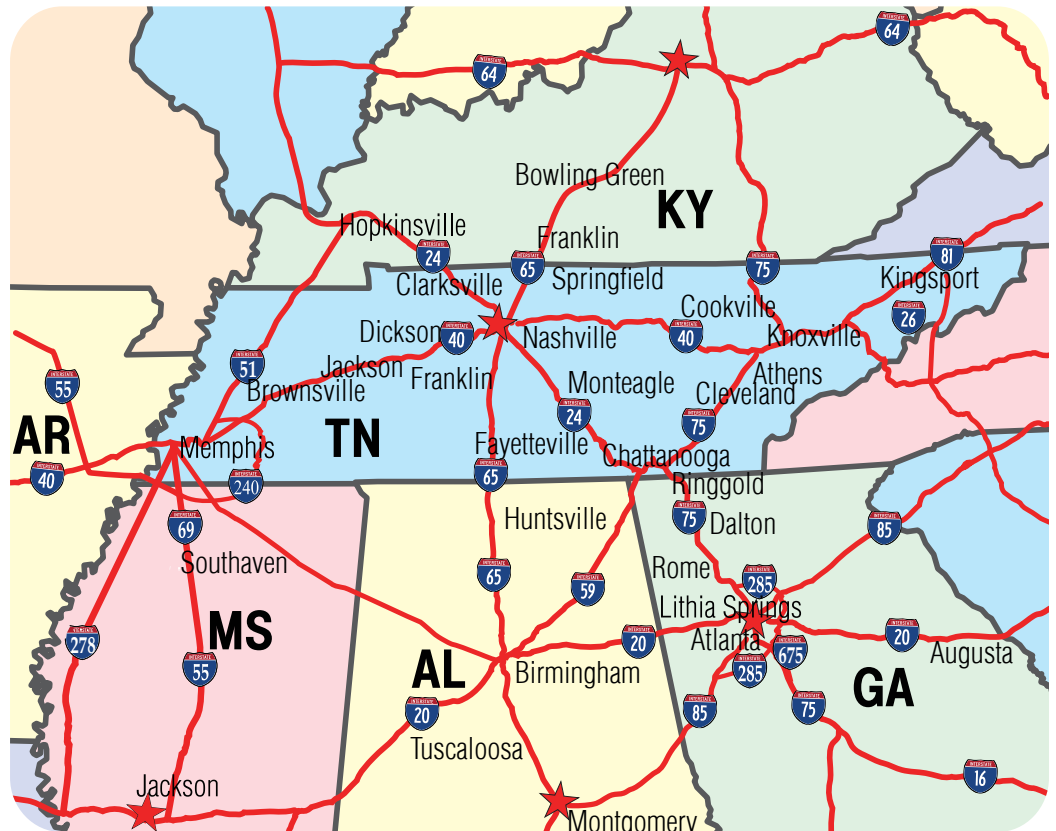

National Tire Accounts

BRIDGESTONE

Our first priority is to get you back on the road in the safest and most efficient manner possible.